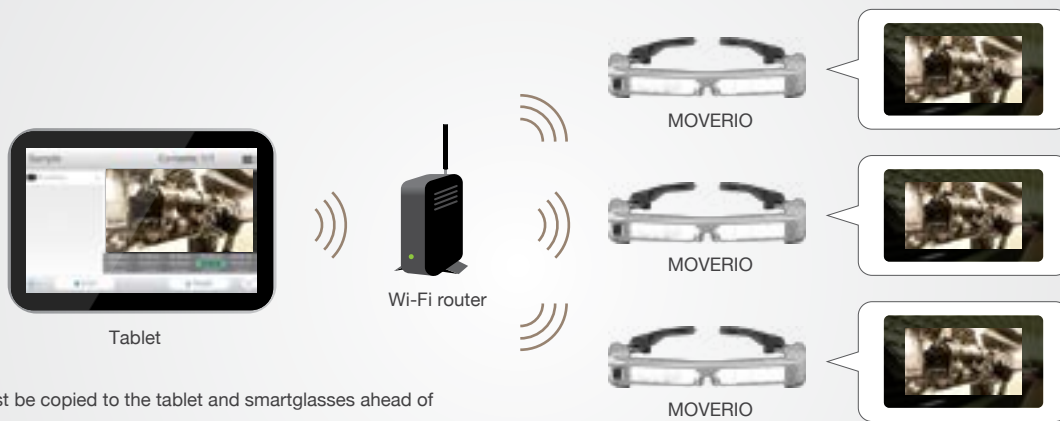

# PORECT Package Overview

PORECT is an Augmented Reality app that can stream content simultaneously to multiple smartglasses devices over Wi-Fi. The PORECT package contains the following items.

- Broadcast system (broadcaster app, receiver app)
- Content Creation Guide (booklet)
- Operation Manual (booklet)
- Sample data (CD-ROM)

The Content Creation Guide explains how to use Microsoft PowerPoint to create video content.

The sample data CD-ROM contains sample design elements that are used in the examples found in the Content Creation Guide. The following devices are also needed to implement the PORECT system and must be procured separately.

- Compatible smartglasses
- Android tablet
- Portable Wi-Fi router

For information about these requirements for these devices, refer to System Requirements.

## PORECT System Composition

Content is viewed using smart glasses, and playback is controlled using a tablet.

The tablet and smart glasses must be connected to the same Wi-Fi router.

\* Content must be copied to the tablet and smartglasses ahead of time in order to be used with the system.